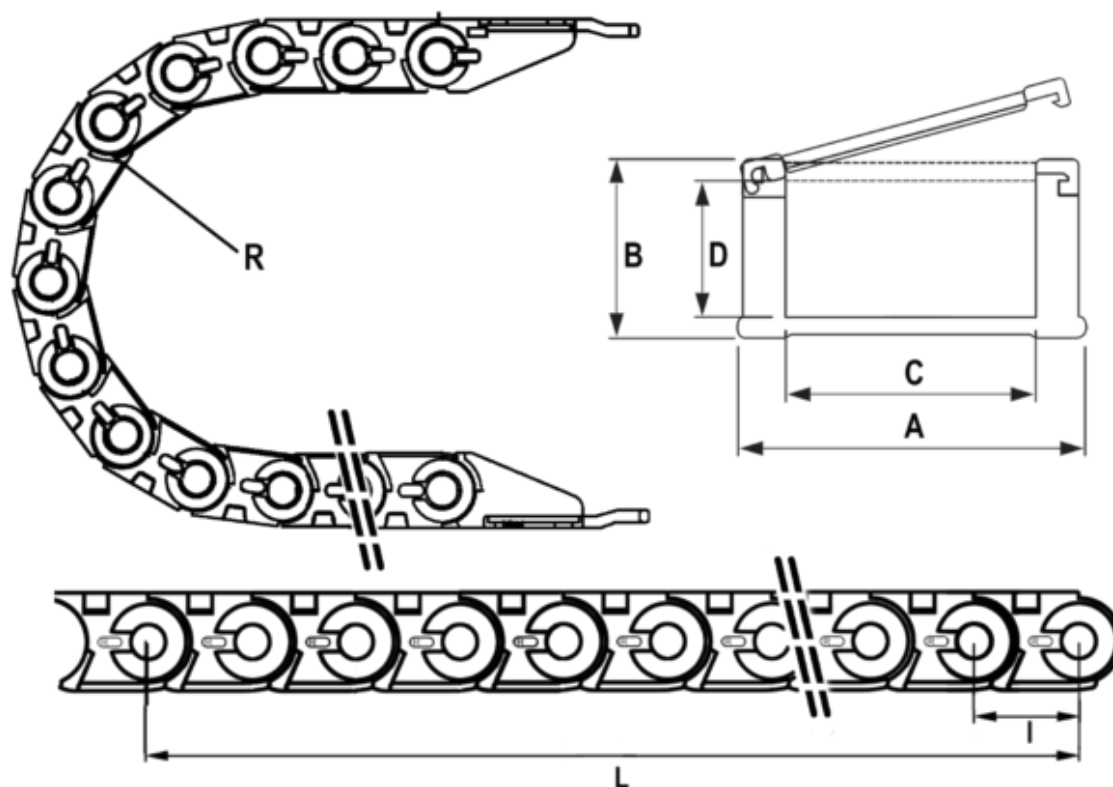

Data Sheet

Article number: 18CPS03367R035

Description: Cable chain, CPS MINI
Type CPS033.67.R35-990L (30 LK)

Measures

Full length	= 990mm
Inside Height	= 23
Inside Width	= 67
Link Length(Pitch)	= 33
Outside Height	= 31
Outside Width	= 83
Radius	= 035